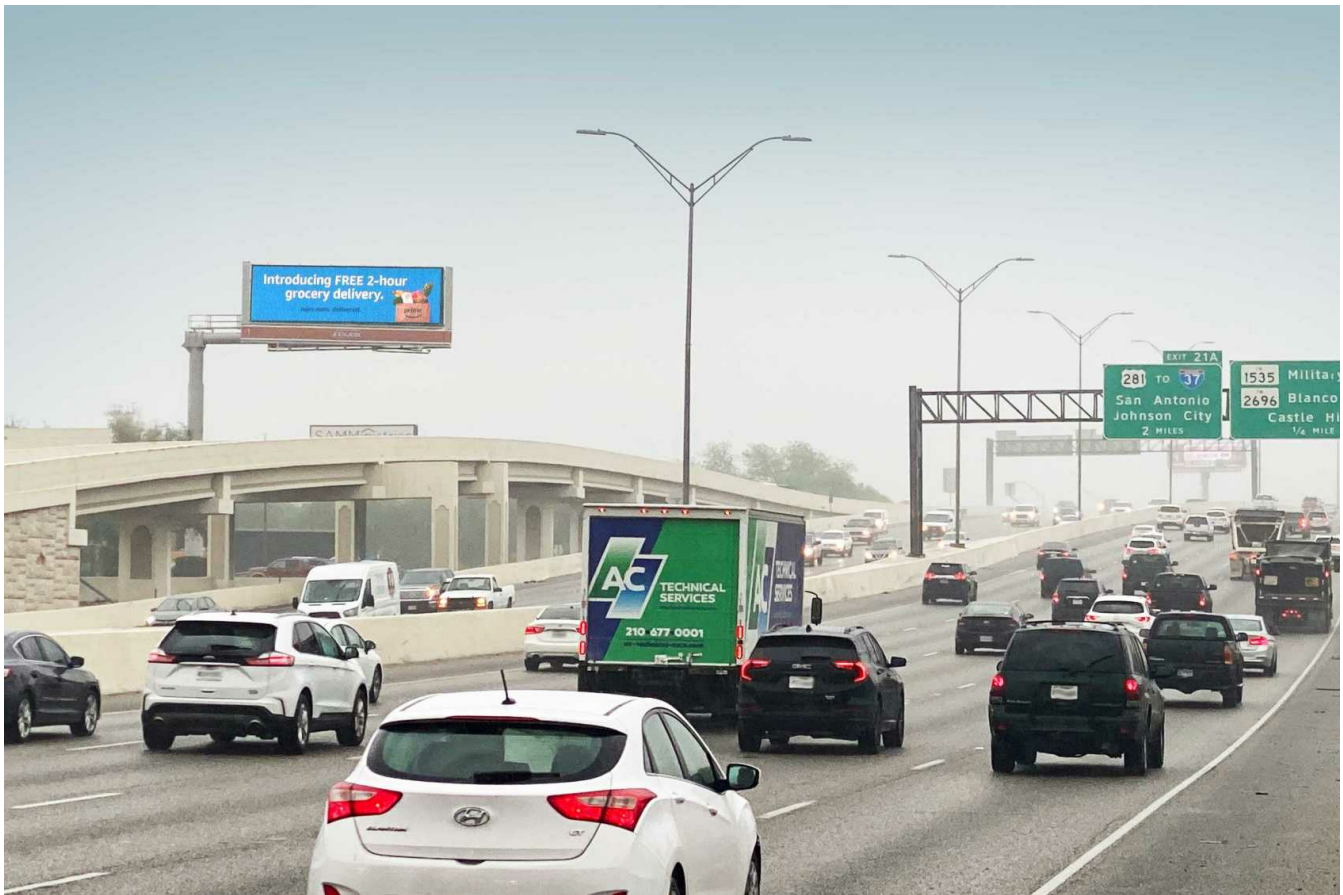

Loop 410 N/L 2 Miles E/O Interstate 10, W/F

Description

This high profile 80' digital billboard targets eastbound traffic on the heavily traveled Loop 410 and is just 5 minutes west of the San Antonio International Airport and 2 miles east of Interstate 10. This area of Castle Hills has many shops, restaurants, and commercial businesses. Traffic along this stretch of Loop 410 is bumper to bumper during rush hour.

Each 8-second spot will be displayed once every minute
 1250 spots per day
 Digital display is live 24 hours/day

Illuminated Digital Location

City: San Antonio, TX 78213
 Face ID: TX303W
 Facing: West (LHR)
 Latitude/Longitude: 29.51945/-98.52183
 Digital Face Size: 14' x 48'
 Geopath ID#: 31021255 Geopath Weekly Impressions 18+: 389,870